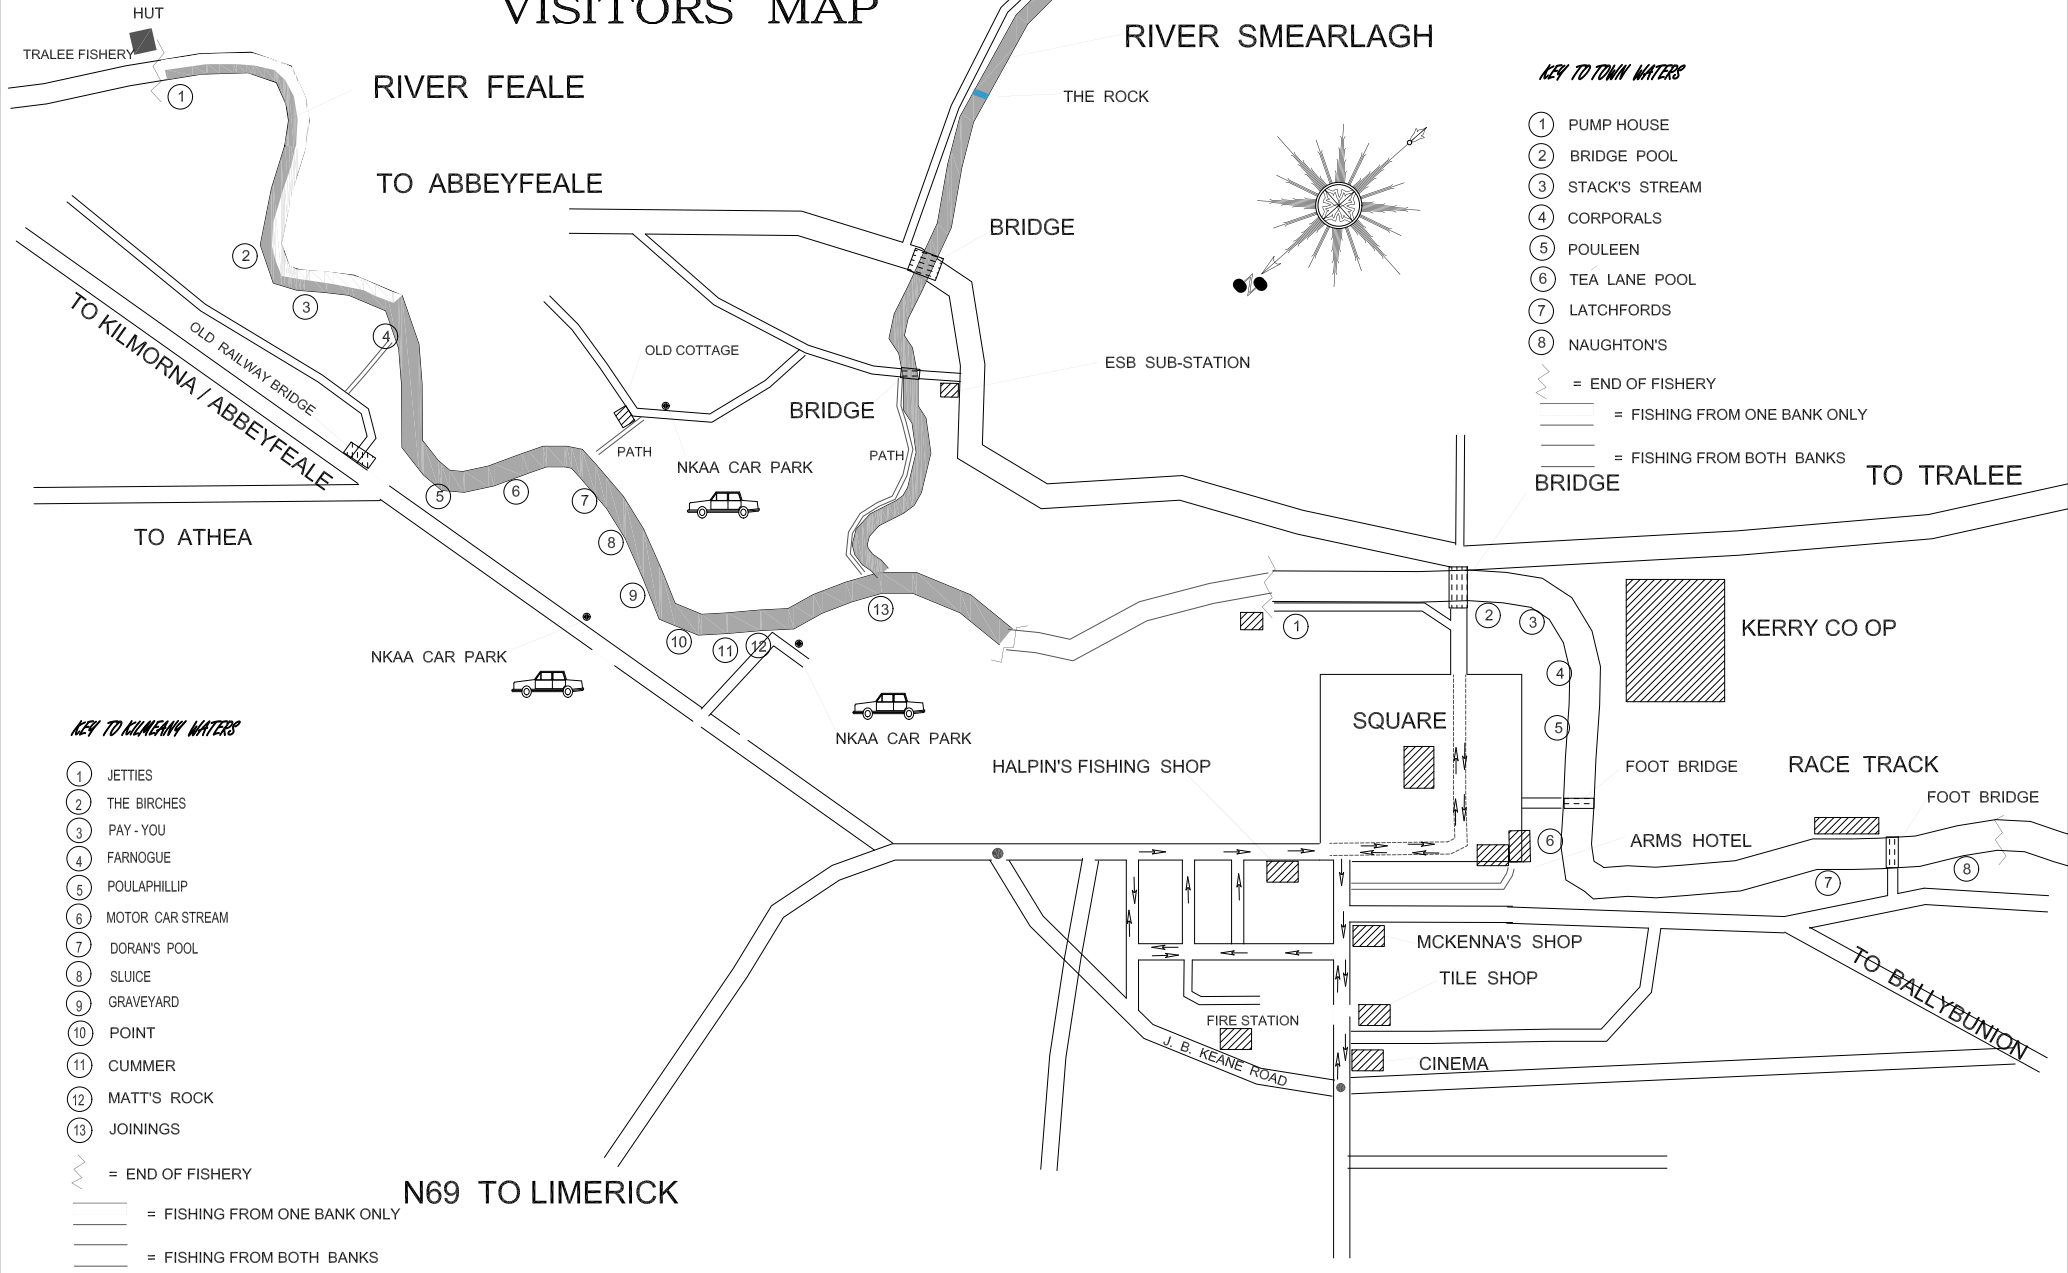

NORTH KERRY ANGLERS ASSOCIATION VISITORS MAP

KEY TO TOWN WATERS

- ① PUMP HOUSE
- ② BRIDGE POOL
- ③ STACK'S STREAM
- ④ CORPORALS
- ⑤ POULEEN
- ⑥ TEA LANE POOL
- ⑦ LATCHFORDS
- ⑧ NAUGHTON'S
- ⚡ = END OF FISHERY
- = FISHING FROM ONE BANK ONLY
- = FISHING FROM BOTH BANKS

KEY TO KILMEANY WATERS

- ① JETTIES
- ② THE BIRCHES
- ③ PAY - YOU
- ④ FARNOGUE
- ⑤ POULAPHILLIP
- ⑥ MOTOR CAR STREAM
- ⑦ DORAN'S POOL
- ⑧ SLUICE
- ⑨ GRAVEYARD
- ⑩ POINT
- ⑪ CUMMER
- ⑫ MATT'S ROCK
- ⑬ JOININGS
- ⚡ = END OF FISHERY
- = FISHING FROM ONE BANK ONLY
- = FISHING FROM BOTH BANKS